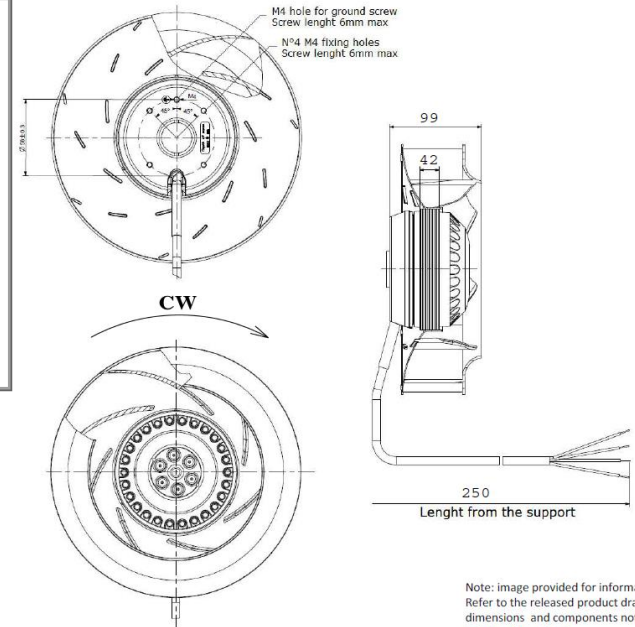

МОДЕЛЬНЫЙ РЯД

М-серия
Сделано в Швейцарии

+ SWISS MADE
by MES since 1976

M42-2 250X56-R TP CL.F

ГРАФИК

ЧЕРТЁЖ