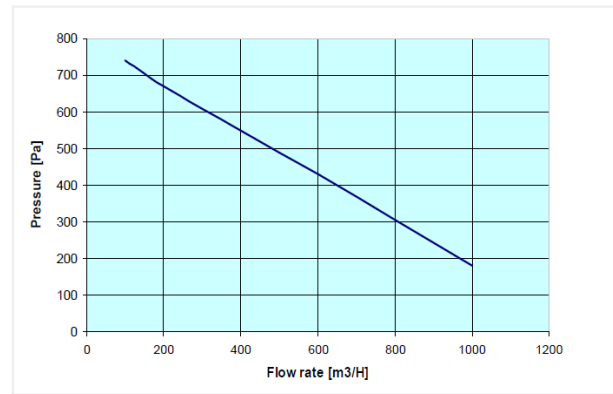

M42-2 250X56-R TP CL.F

ГРАФИК